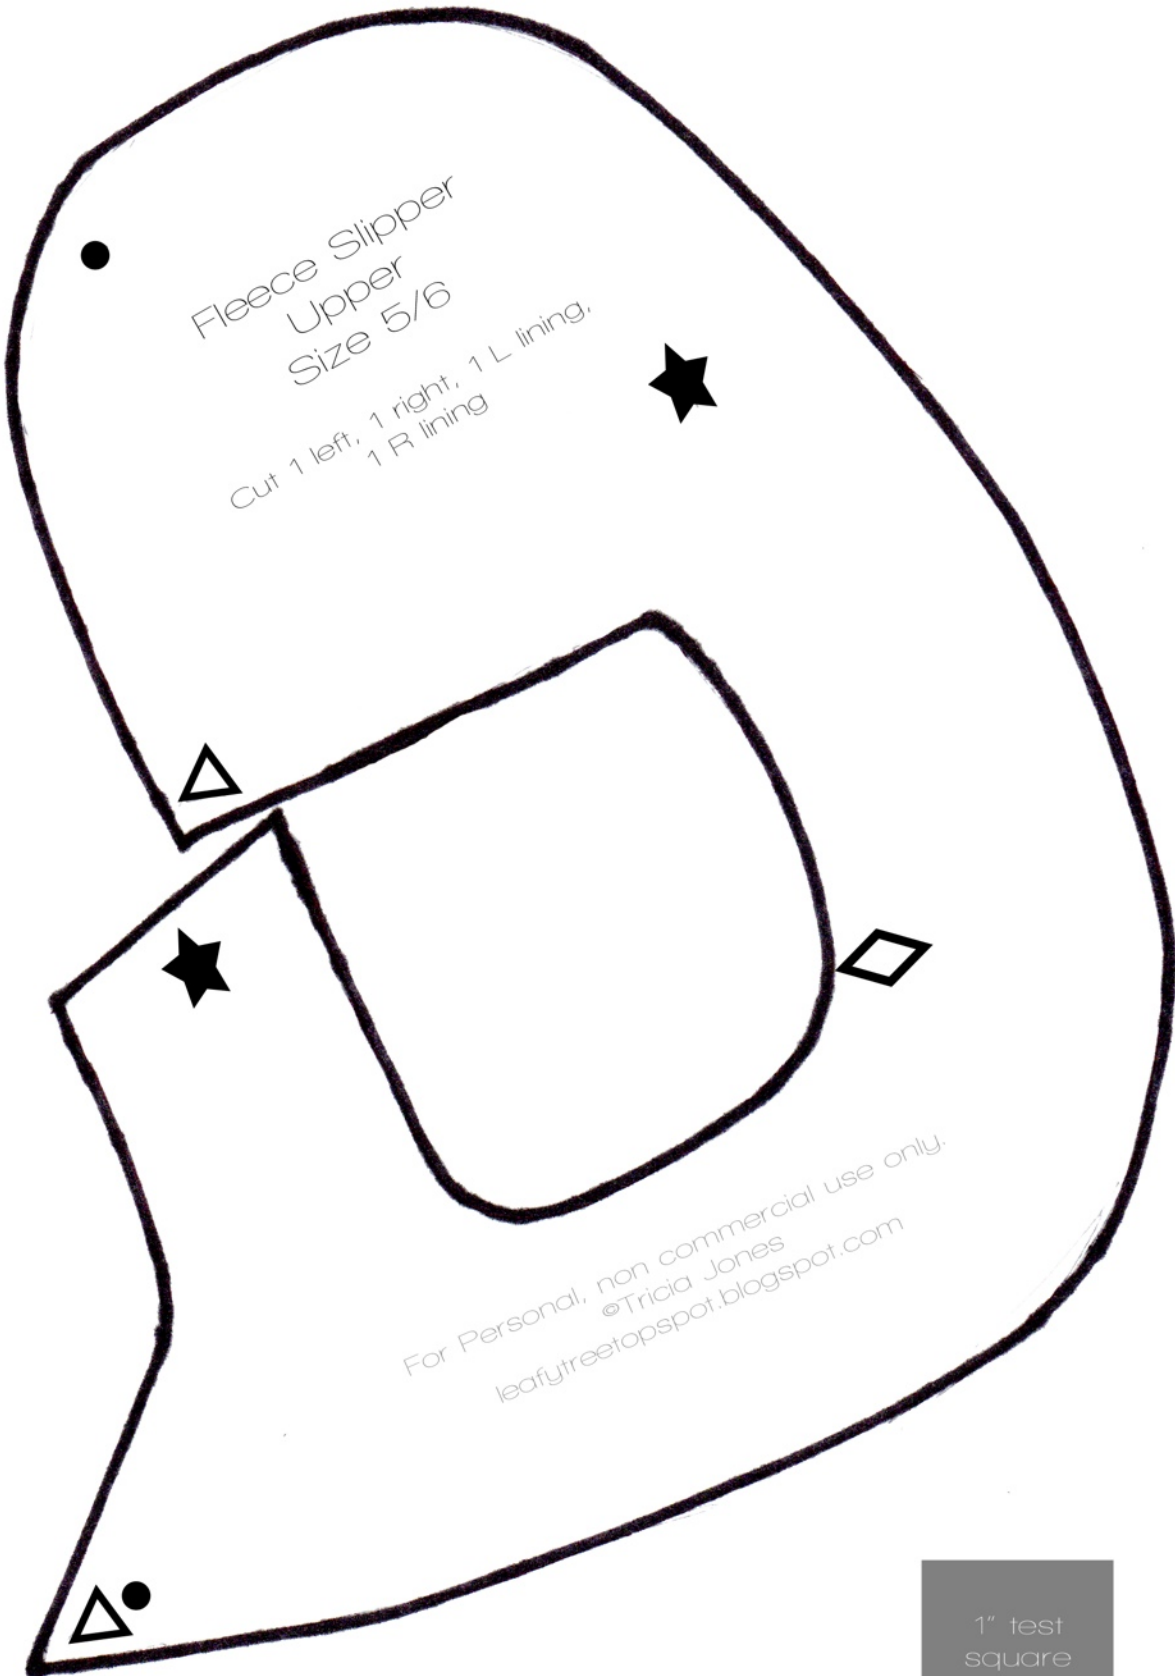

Fleece Slipper
Upper
Size 5/6

Cut 1 left, 1 right, 1 L lining,
1 R lining

For Personal, non commercial use only.
©Tricia Jones
leafytreetopspot.blogspot.com

1" test
square

Fleece Slipper Sole
Size 5/6
Cut 2 outers, and 2 linings

1" test square

For Personal, non commercial use only.
©Tricia Jones
leafytreetopspot.blogspot.com