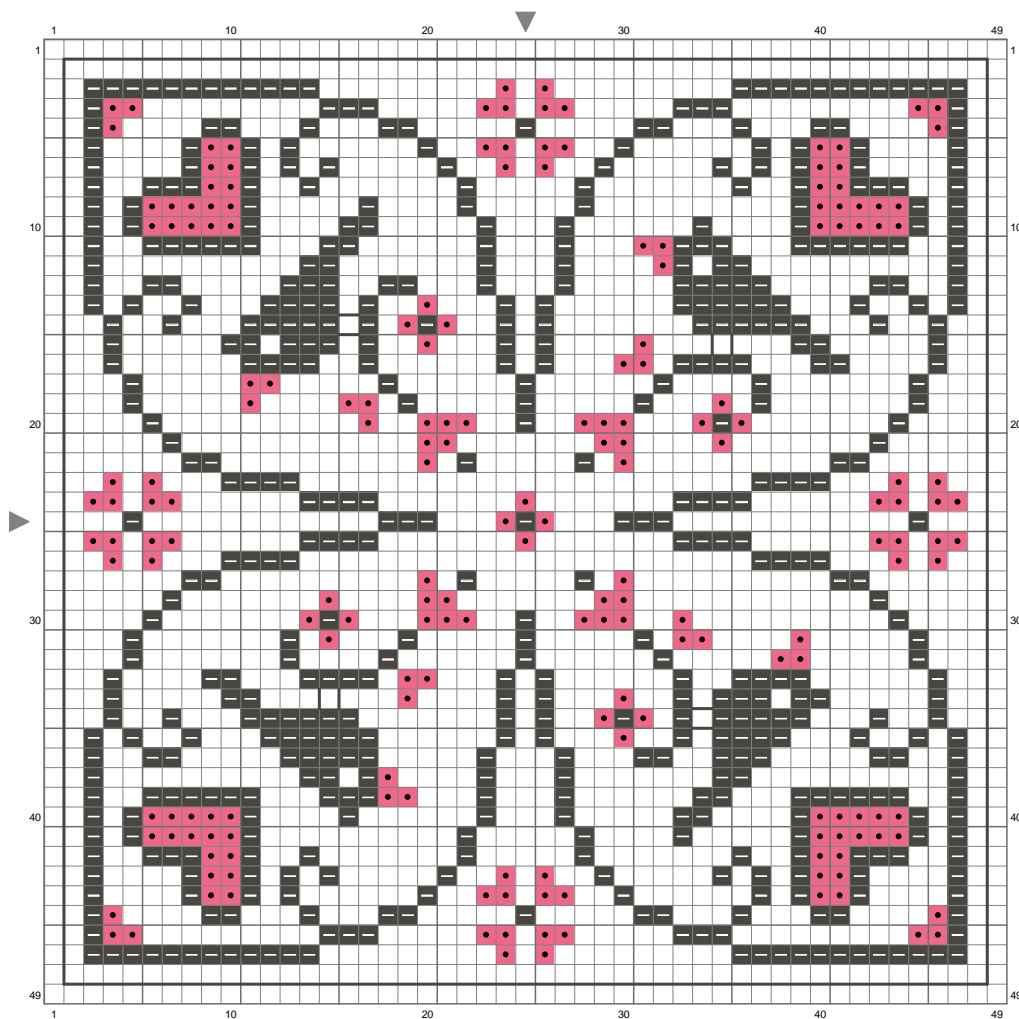

## Nadelkissen Teil 1 klein

(This chart is printed using KG-Chart LE for Cross Stitch.)

Stitch Count:49w x 49h // Cloth:ö Cloth's Color:White

Finished Size:8.90 cm x 8.90 cm (11 linen thread/cm) // Total 2 Colors

### Color Table (DMC)

#### Cross Stitch

■	3021	(517 ct)
●	335	(192 ct)

#### Back Stitch

└	3021	(12 ct)
---	------	---------