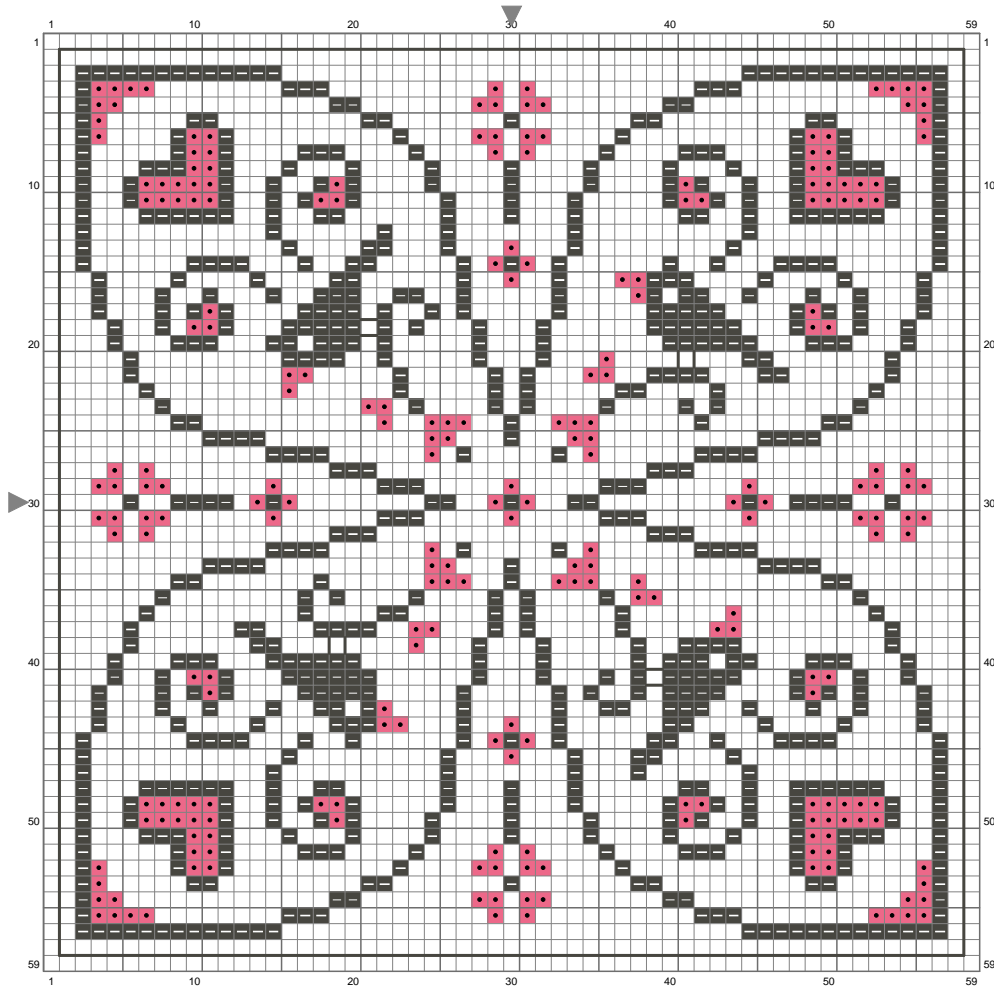

Nadelkissen Teil 1 groß

(This chart is printed using KG-Chart LE for Cross Stitch.)

Stitch Count:59w x 59h // Cloth:ö Cloth's Color:White

Finished Size:10.72 cm x 10.72 cm (11 linen thread/cm) // Total 2 Colors

Color Table (DMC)

Cross Stitch

■	3021	(709 ct)
●	335	(236 ct)

Back Stitch

└	3021	(12 ct)
---	------	---------

Comment

Nadelkissen
Sylvia
<http://syku66.blogspot.com>